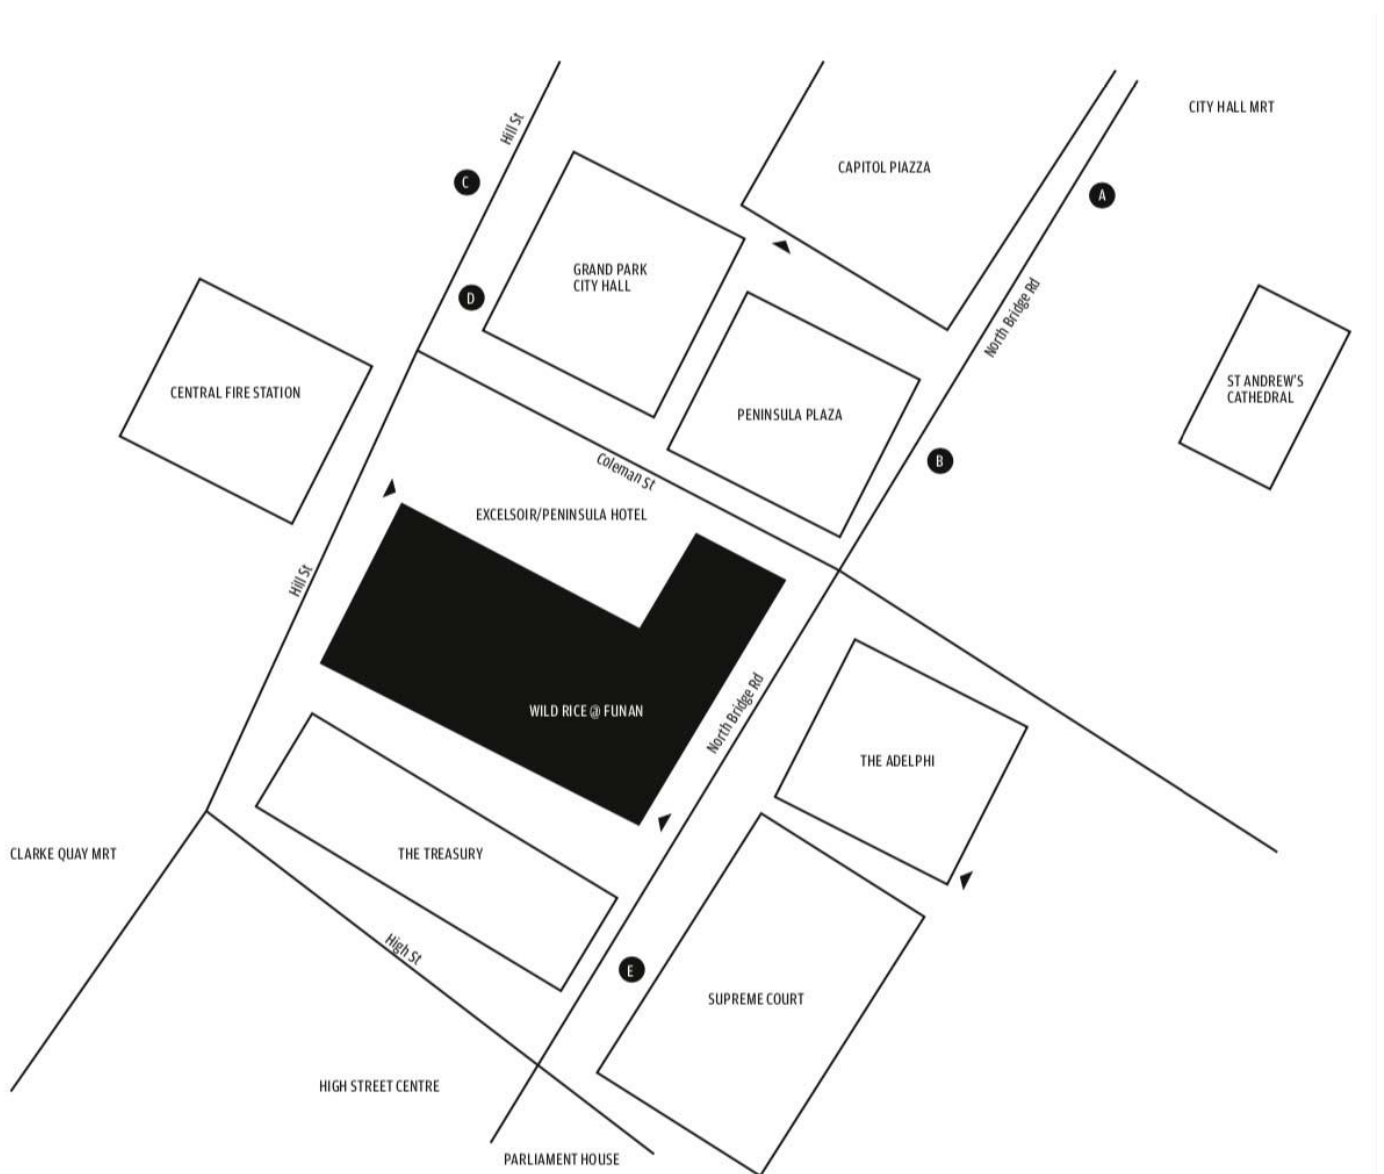

Entrances to car parks are denoted by triangles/arrows in the map below:

**North Bridge Rd Carpark  
entrance:**

Turn right after Funan  
drop-off point.

**Hill Street Carpark  
entrance:**

Turn left after Excelsior  
Shopping Centre.

**DROP-OFF POINT**

The drop-off point is  
located along North  
Bridge Road.

## TAXI STAND

The taxi stand is located along Hill Street.

## WHEELCHAIR ACCESS

Wheelchair access lots are located at Lobby A and Lobby C in both Basements 3 and 4. Take the lifts at the lobby you are parked at to Level 4 (you can find us at #04-08), and approach our staff for assistance.