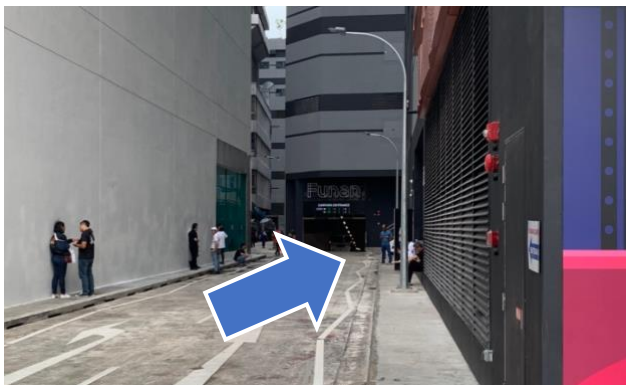

## BY CAR

Limited car parking facilities are available in Funan. Parking can be especially challenging on weekends, so we recommend alternatives at:

- Parliament House
- Capitol Piazza
- The Adelphi
- High Street Centre

Entrances to car parks are denoted by triangles/arrows in the map below:

**North Bridge Rd Carpark  
entrance:**

Turn right after Funan  
drop-off point.

**Hill Street Carpark  
entrance:**

Turn left after Excelsior  
Shopping Centre.

**DROP-OFF POINT**

The drop-off point is  
located along North  
Bridge Road.

## TAXI STAND

The taxi stand is located along Hill Street.