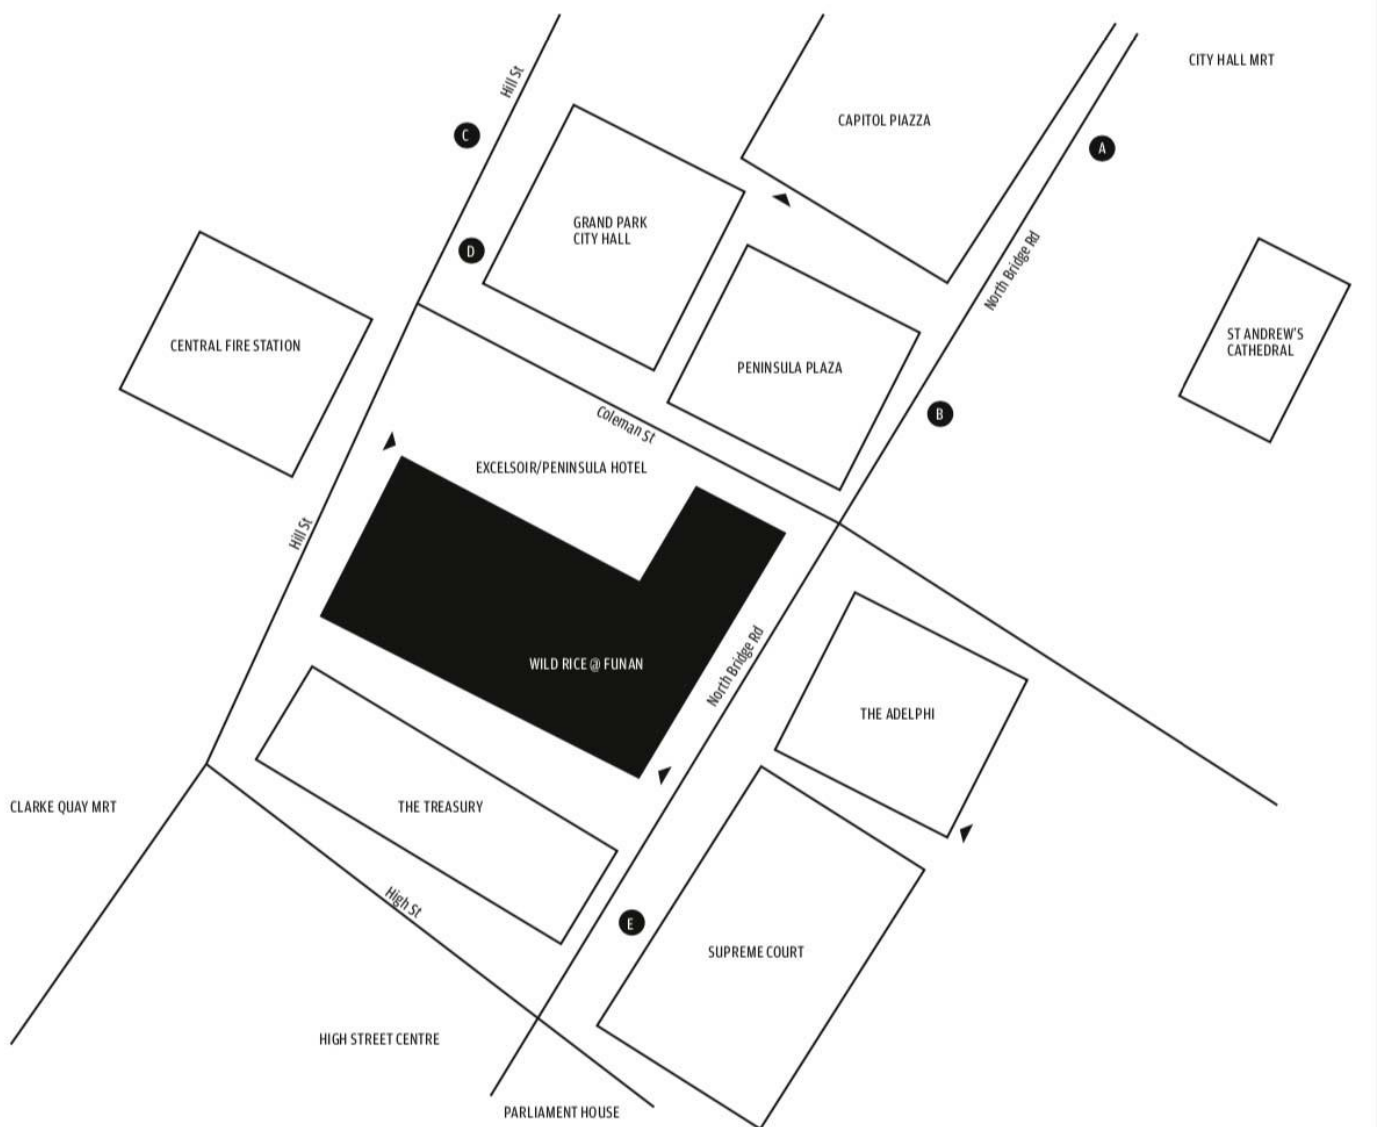

Entrances to car parks are denoted by triangles/arrows in the map below:

**North Bridge Rd Carpark  
entrance:**

Turn right after Funan  
drop-off point.

**Hill Street Carpark  
entrance:**

Turn left after Excelsior  
Shopping Centre.

**DROP-OFF POINT**

The drop-off point is  
located along North  
Bridge Road.

## TAXI STAND

The taxi stand is located along Hill Street.

## WHEELCHAIR ACCESS

Wheelchair access lots are located at Lobby A and Lobby C in both Basements 3 and 4. Take the lifts at the lobby you are parked at to Level 4 (you can find us at #04-08), and approach our staff for assistance.